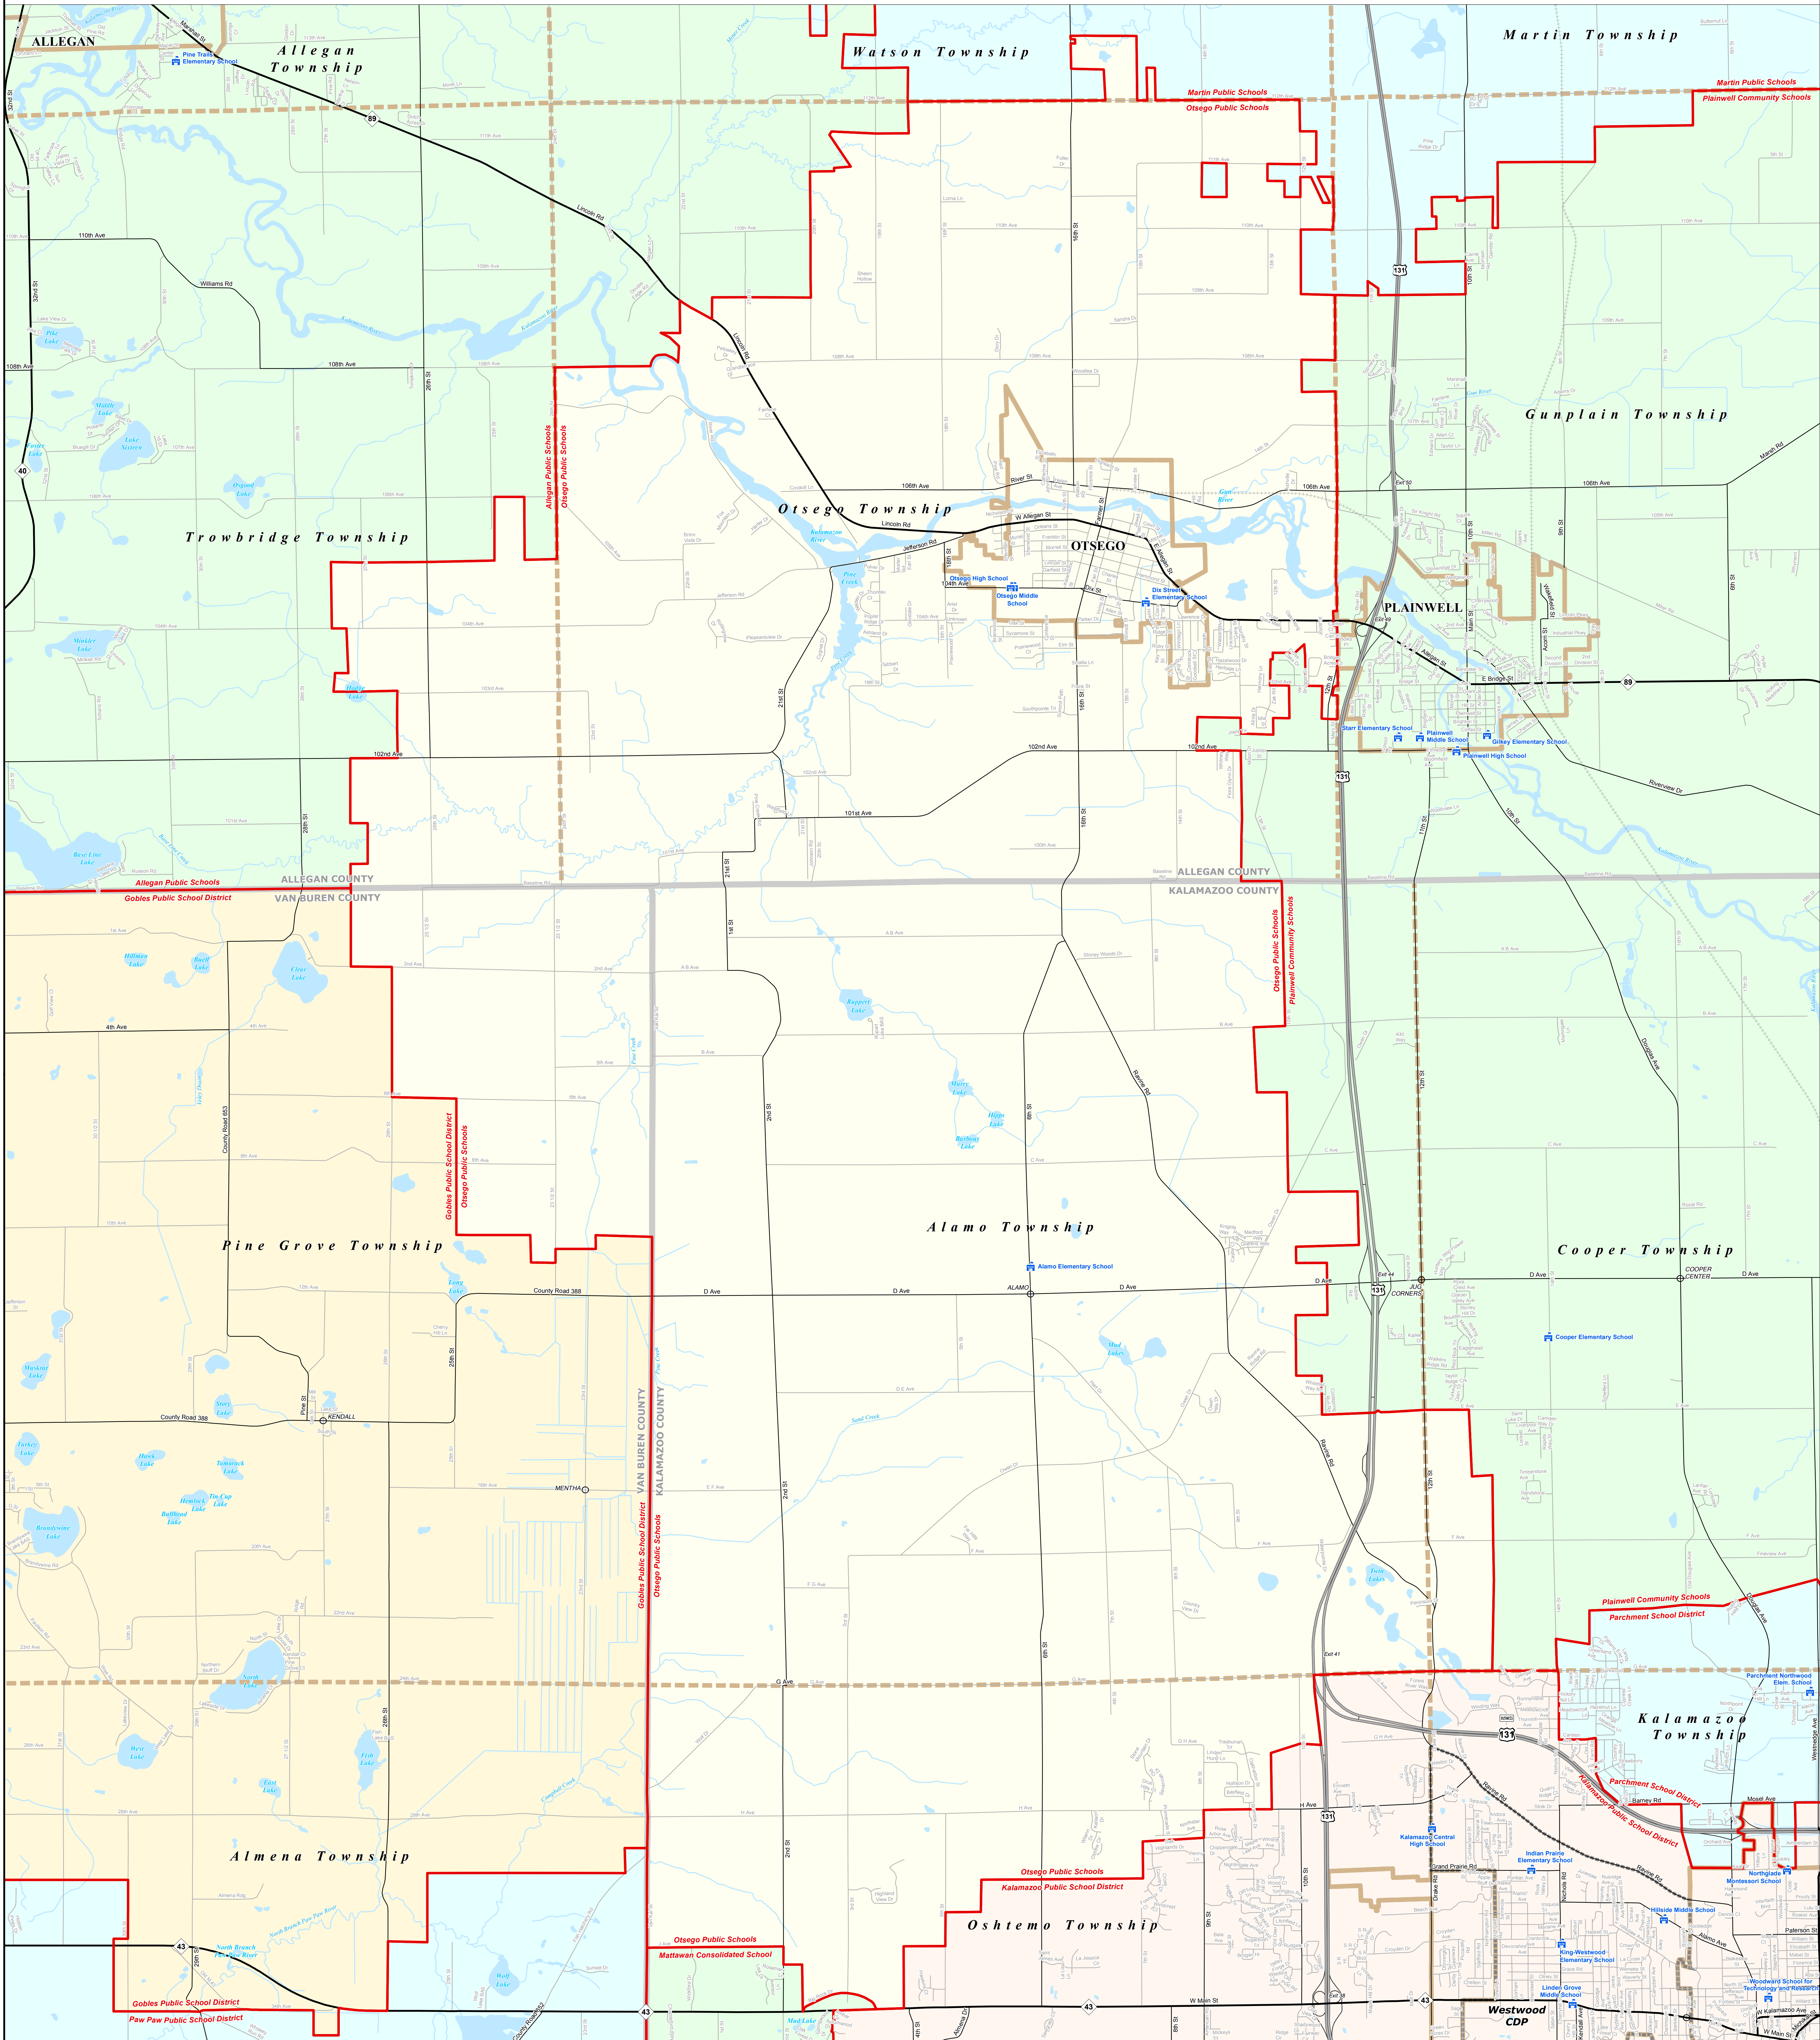

OTSEGO PUBLIC SCHOOLS

Allegan Area Educational Service Agency

0 0.25 0.5 1 Miles

*Note: Non K-12 School Districts identified with Asterisk (*) in Name

11/14/13

Legend	
School District	School
County	Water Feature
City	River, Stream, or Drain
Township	Railroad
Village	Freeway
Census Designated Place	Primary Road
	Local Road

Source: Michigan Geographic Framework, v13a